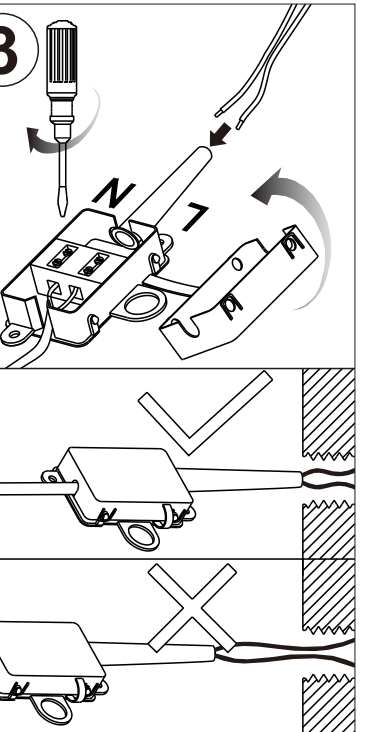

GLOBO

LIGHTING

www.globo-lighting.com

41319-60