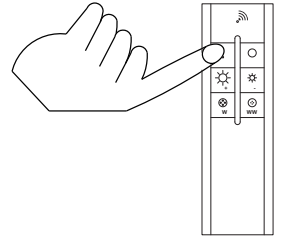

# Reset remote control

ON

ON

OFF

ON

6000K  
4500K  
3000K

6000K  
4500K  
3000K

LM ↓