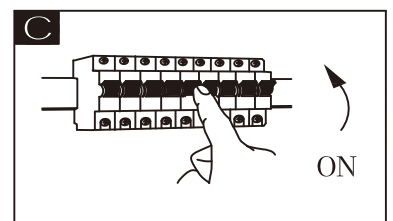

# Reset remote control

ON

ON

OFF

ON

6000K  
4500K  
3000K

6000K  
4500K  
3000K

LM ↓